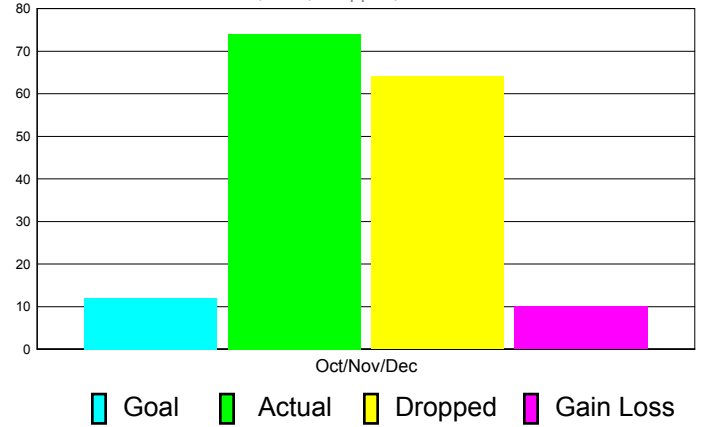

Membership Results 2011-2012

Goal, New, Dropped, Gain/Loss