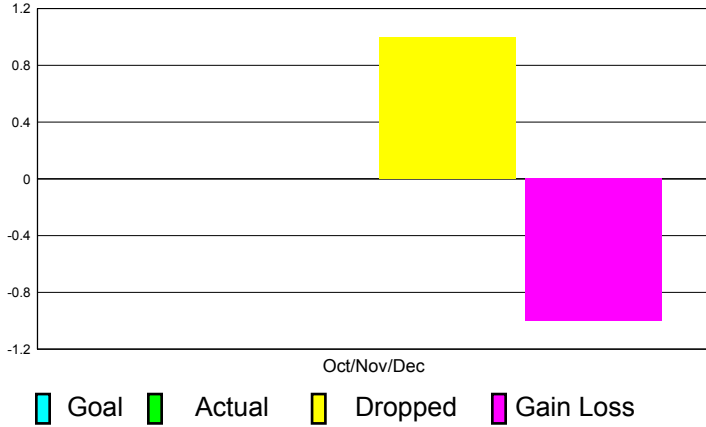

GMT Reports for District (or Undistricted) **District O 3**

GMT: Mr. Pedro Mario Marrello

Location: ARGENTINA

GMT CA: 3

CLUBS

**Club Results
2011-2012**

**Clubs
2010-2011**

Month	New Club Goal	Actual New Clubs	Actual Dropped Clubs	Gain/Loss of Clubs	Gain/Loss of Clubs
Oct/Nov/Dec	0	0	1	-1	-1
Totals	0	0	1	-1	-1

Club Results 2011-2012

Goal, New, Dropped, Gain/Loss

Comparison of Club Gain/Loss

Current Year Compared to the Previous Year

YTD Status Quo Clubs 2010-2011

Status Quo Clubs Compared to Status Quo Members

MEMBERSHIP