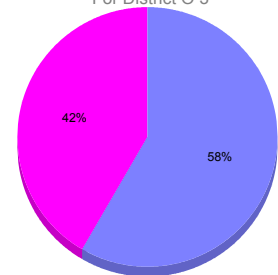

Goal, New, Dropped, Gain/Loss

Comparison of Membership Gain/Loss

Current Year Compared to the Previous Year

Gender Comparison 2010-2011

For District O 3

Oct/Nov/Dec
Male Female